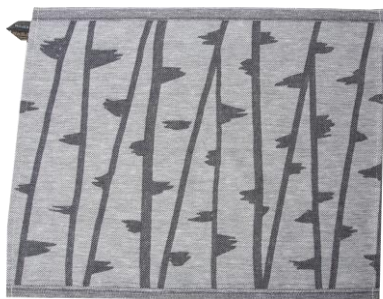

RUNGOT

design Juha Ilen

Sauna Seat Covers

Pillows

Roll Towels

SANTTU

design Pia-Maria Pohto

Sauna Seat Covers

Pillows

RUNGOT white/black

Seat Covers

3669 45 x 55 cm

3671 45 x 160 cm

Pillow

3670 22 x 40 cm

Roll Towel

3667 80 x 145 cm