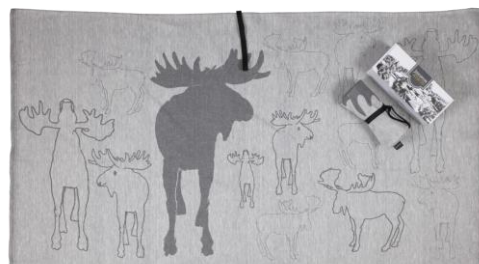

KAIKU white/gray

Seat Covers

3043 45 x 55 cm

3042 45 x 160 cm

Pillow

3041 22 x 40 cm

Roll Towel

3044 80 x 145 cm