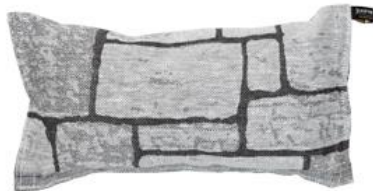

KIVETYS

design Katri Koivisto
Flat woven linen

Seat Covers
Pillows
Roll Towels

TELLUS

design Jokipiin Pellaav
Flat woven linen

Roll Towel

KIVETYS white/black
Seat Covers
Flat woven linen 50% LI 50% CO

3022 45 x 55 cm

3023 45 x 160 cm

3024 KIVETYS Pillow EUR

3080 KIVETYS Roll Towel 80x145 cm