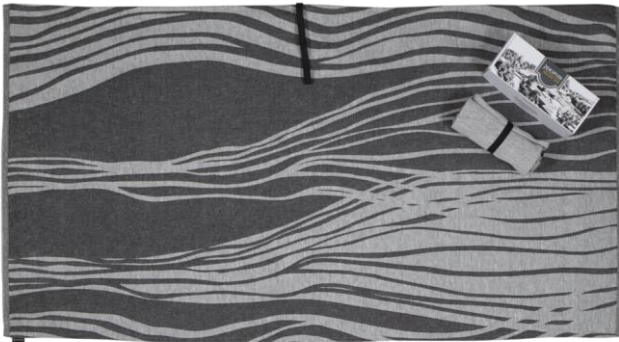

Flat woven linen 50% LI 50% CO

2159 45 x 55 cm

2160 45 x 160 cm

2184 TUULI Natural/black pillow

**VIRTA**  
design Johanna Aalto

Seat Cover  
Pillow  
Roll Towel

VIRTA Roll Towel, rolled with a rubber band, white/black  
Flat woven linen 50% LI 50% CO  
3155 80 x 145 cm