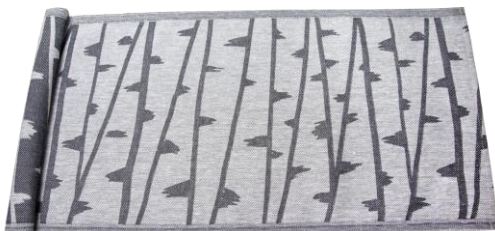

SANTTU (the Sauna Elf) white/black

Seat Covers

3673 45 x 55 cm

3672 45 x 160 cm

Pillow

3674 22 x 40 cm